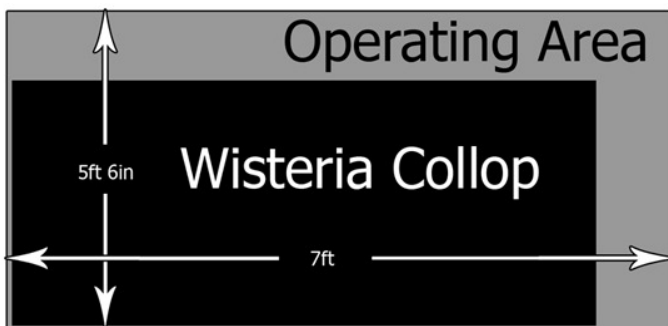

Wisteria Collop 009

Information for Exhibition Managers – 2015/16

Wisteria Collop is a simple 4mm scale, OO9 layout. Just three Peco points, a left, a right and a Y. The buildings are kit bashed mainly from the Ratio and Wills range, plus a couple of adapted Skaledale cottages. Scenics are from Greenscenes, Woodland Scenics and JTT.

It is a simple roundy-roundy layout which includes a station and small goods yard, a few cottages and a pub. The road runs under the railway at one end and over the railway at the other.

Wisteria Collop is part of the fictitious south west English county of Somershire, my home OO/009 layout. The layout made its debut at NGSW in February 2015 and was very well received. It has taken bookings for 2015 & 2016 around the country, it has also been booked to feature in Model Rail magazine later this year.

Required exhibition space including operation area: 7ft x 5ft6in
Layout size 5ft7in x 2ft10in - 2 Operators – 30p/mile fuel expenses

Contact Dave Simpson – gascupboard@davesimpson.co.uk
or call the shop 01225 777888